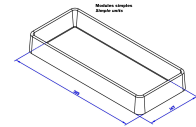

EMPTY MODULE FOR 1/4" SOCKETS AND RATCHETS 61 PIECES Réf.: 956100001

Characteristics

13 sockets 3.2-4-5-5.5-6-7-8-9-10-11-12-13-14 mm - 1 ratchet - 2 extensions: 50 mm + 125 mm - 1 sliding handle - 1 gimbal - box of 30 bits + 1 bit holder - 1 fitted handle - 9 male spanners - 1 bit holder socket - 1 socket holder end. In thermoformed module 385 x 165 mm. 1/4". PREMIUM RATCHET: Quick locking and unlocking of the sockets by push button. The sockets or accessories do not separate from the ratchet. The 5° rotation angle (72-tooth ratchet) ensures high performance in spaces. The heads of the ratchets have a small footprint to offer maximum accessibility. Round head: changing the direction of tightening is easily done with the thumb around the entire circumference of the head. Comfortable bi-material handle designed to work in all the positions: polypropylene for more resistance, elastomer for good grip. Ratchet body-handle connection studied so as not to interfere with the hand when gripping. SOCKETS: The elimination of the sharp angles of the squares increases their resistance and protects the nuts against caulking. Handling of the sockets is made easy thanks to an external shoulder provided for the grip. Marking of the dimension all around. Hex sockets.