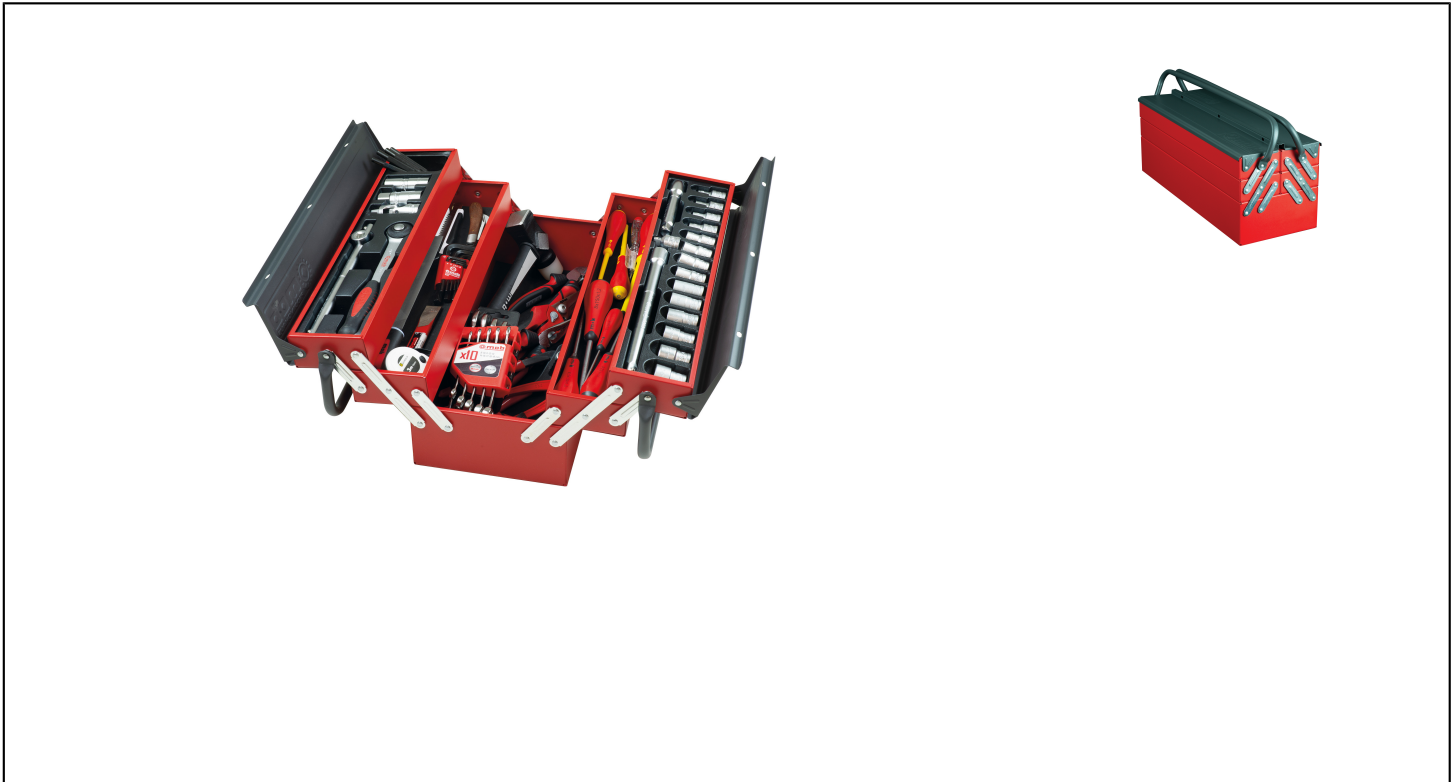

## MAINTENANCE TOOL BOX, 70 PIECES Réf.: 9501070101

### Characteristics

DUAL COLOUR TOOL BOX 5 COMPARTMENTS. RESISTANCE: Reinforced rivets. Hard body. Ergonomic tubular handle. Epoxy finish for improved durability. PRACTICAL: Padlock compatible. Large opening. Once open, does not tilt. Bottom mat in each compartment. Contents: 12 composition keys: 6-7-8-10-11-12-13-14-16-17-18-19-mm // 4 bi-material screwdrivers: 4 slotted: 3.5x75-5.5x100-6.5x150-8x150 mm + 2 Pozidriv: PZ1 - PZ2 // 3 VDE screwdrivers 1000V: 4x100 mm / PH1 / PH2 // 1 tester // set of 9 spanners: 1.5-2-2.5-3-4-5-6-8-10 mm // 160 mm wire cutter // 200 mm semi-round pliers // 160 mm wire stripper // 140 mm waterpump pliers // 220 mm russian pliers // 210 mm all purpose snips // 1/2" square ratchet // Square 1/2" : 1 round ratchet // 14 sockets: 8-9-10-11-12-13-14-15-16-17-19-21-22-24 mm // 1 universal joint // 225 mm T-handle with sliding square // 2 extenders: 125 - 250 mm // 2 spark plug sockets: 16 - 21 mm // 1 adapter: 1/2" => 3/8"