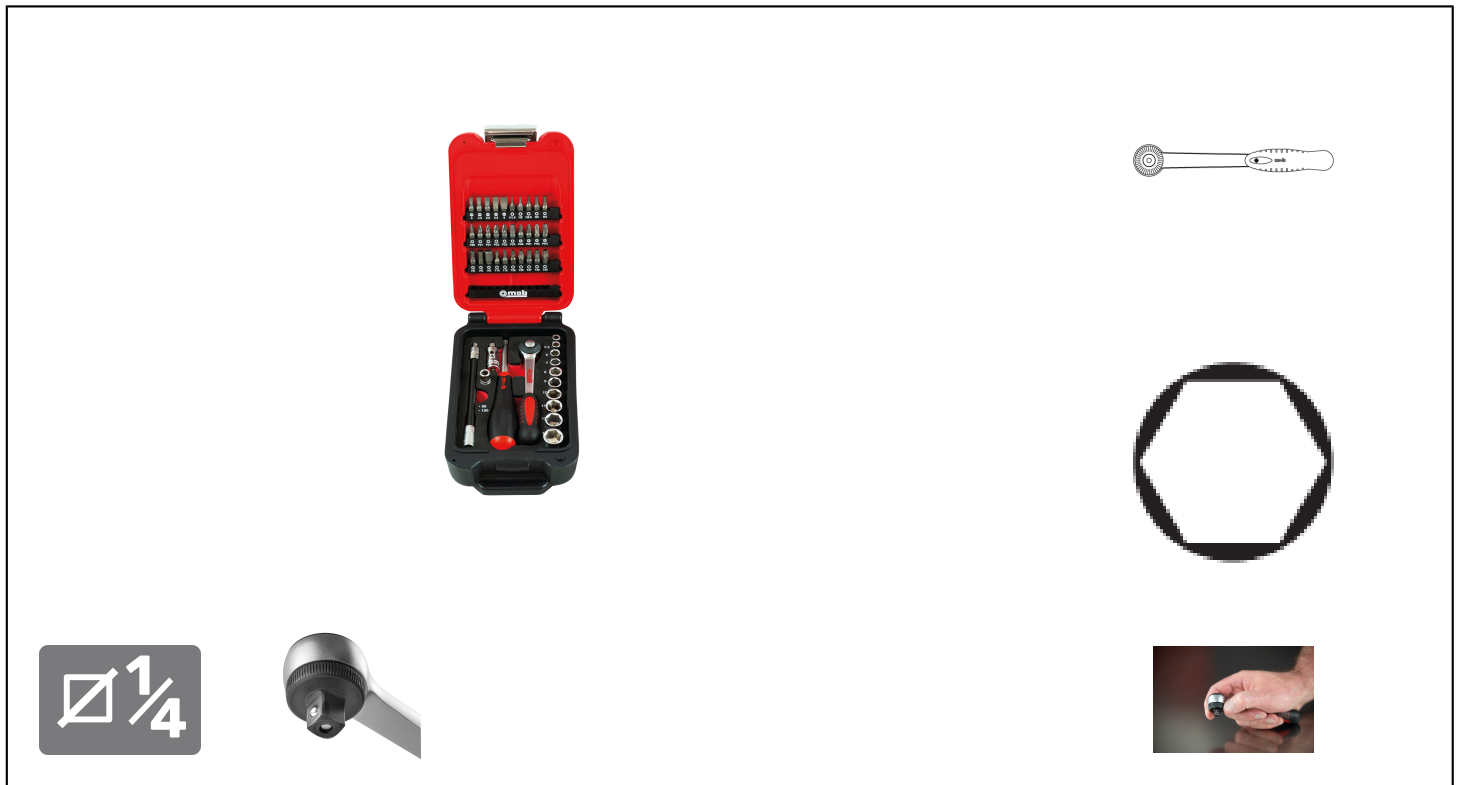

FAST RATCHET SET - 1/4" - 46 PIECES 6 POINTS Réf.: 9416046201

Characteristics

46 PIECES BOX: 1/4 box, with a Premium ratchet 72 teeth, 10 sockets, a screwdriver handle and 30 bits. 2 extensions bars, including 1 flexible (MOB exclusivity). RATCHET: the 5° rotation angle (72 teeth ratchet) allows a very high second operation in narrow spaces. ERGONOMY: comfortable bi-material handle - polypropylene for better resistance and elastomer for a good grip. SOCKETS: The handling of the sockets is made easy thanks to an external shoulder designed for the grip. The socket's sizes are marked so that the right one can be found quickly. Removing the sharp angles of the squares increases their resistance. INTERIOR FITTINGS: bicolor high density foam, ideal to locate the missing, good visible marking, and good maintain of the tools. BOX IN PEHD: box in High Density Polyethylene (PEHD). Dimensions: 135x215x60 mm.