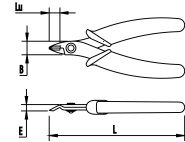

DIAGONAL CUTTING NIPPERS, BOX JOINT Réf.: 9366130001

Caracteristics

Head: Slender, hardened steel. Flush cut for a precise work. Tight clearance thanks to its box joint. Spring: Allows for controlled and precise work. Elastomer-grip: Slip-resistant.

Product data

L mm	B mm	Lu mm	E mm	 g	Garantie (nb d'année) / G	Ref.		Code EAN
130	12	10	8	65	E	9366130001	1	3303809003256

NOVALIA SAS 2 rue de Bergognon 42500 LE CHAMBON F.
FRANCE - www.novalia.pro

PEDDINGHAUS Handwerkzeuge In der Graslake 35
58332 Schwelm DEUTSCHLAND - www.peddinghaus.de