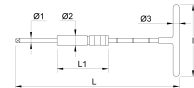

1/2" POWER SPIN ON CARD Réf.: 9278121001

Characteristics

THE T-HANDLE TURNS FAST: without any friction. The red aluminium handle stays in the hand when the axe turns.
FINISH: axe with nickel-chrome-vanadium finish. Swivel handle in anodised aluminium. The ring to unlock can be set in 3 different positions. **POWERFUL:** when the tightening is almost accomplished, the handle allows strong tightening, using one or even both hands.

Product data

L mm	l mm	l1 mm	Ø1 mm	Ø2 mm	Ø3 mm	 g	G	Artikelnr.		EAN Code
330	243	102	16	31	12	1080	E	9278121001	1	3303809011633

NOVALIA SAS 2 rue de Bergognon 42500 LE CHAMBON F.
FRANCE - www.novalia.pro