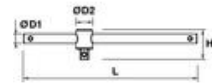

SLIDING HANDLE, 1/4" Réf.: 9270110001

Characteristics

Can be used in L- or T-position. Tight head to stay in its position. Comes with a "lock pin": To secure the sleeve of the element (socket, ratchet). 100% forged. Chrome-vanadium steel, best material for sockets and other accessories. Hardness: 40 to 46 HRC: long durability.

Product data

L mm	ØD1 mm	ØD2 mm	H mm	 g	Garantie (nb d'année) / G	Ref.		Code EAN	Sur carte / On card	Code EAN
115	6,3	13,3	24	50	E	9270110001	1	33038092709270110013303809270122		

NOVALIA SAS 2 rue de Bergognon 42500 LE CHAMBON F. FRANCE - www.novalia.pro