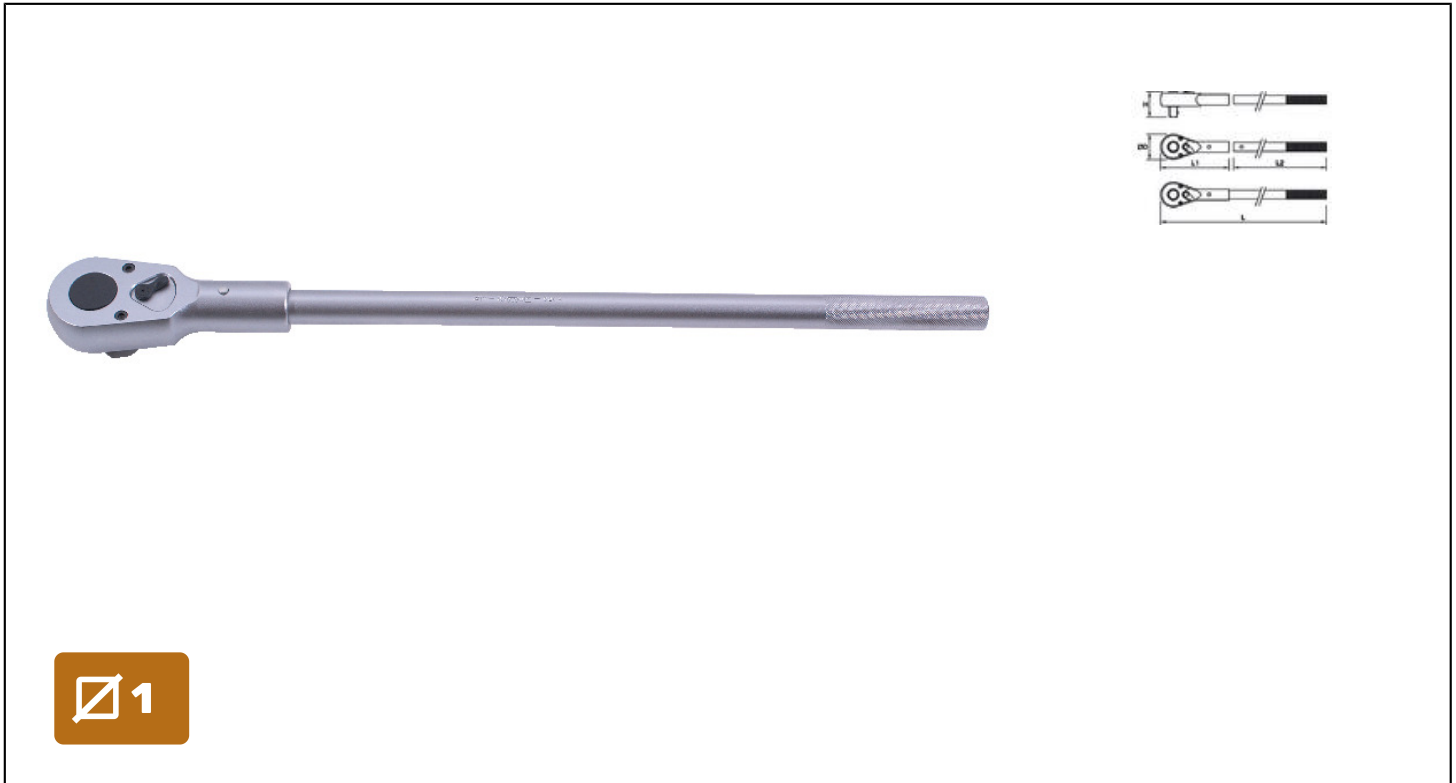

## 1" PEAR-HEAD RATCHET Réf.: 9204360101

### Characteristics

COMPACT TOOL: for an easy access to narrow spaces. 3/4": 9° increments (40 teeth)/ 1": 10° increments (36 teeth). Integrated direction reversing system: controlled changing with just one hand. Handle easy to dismantle.