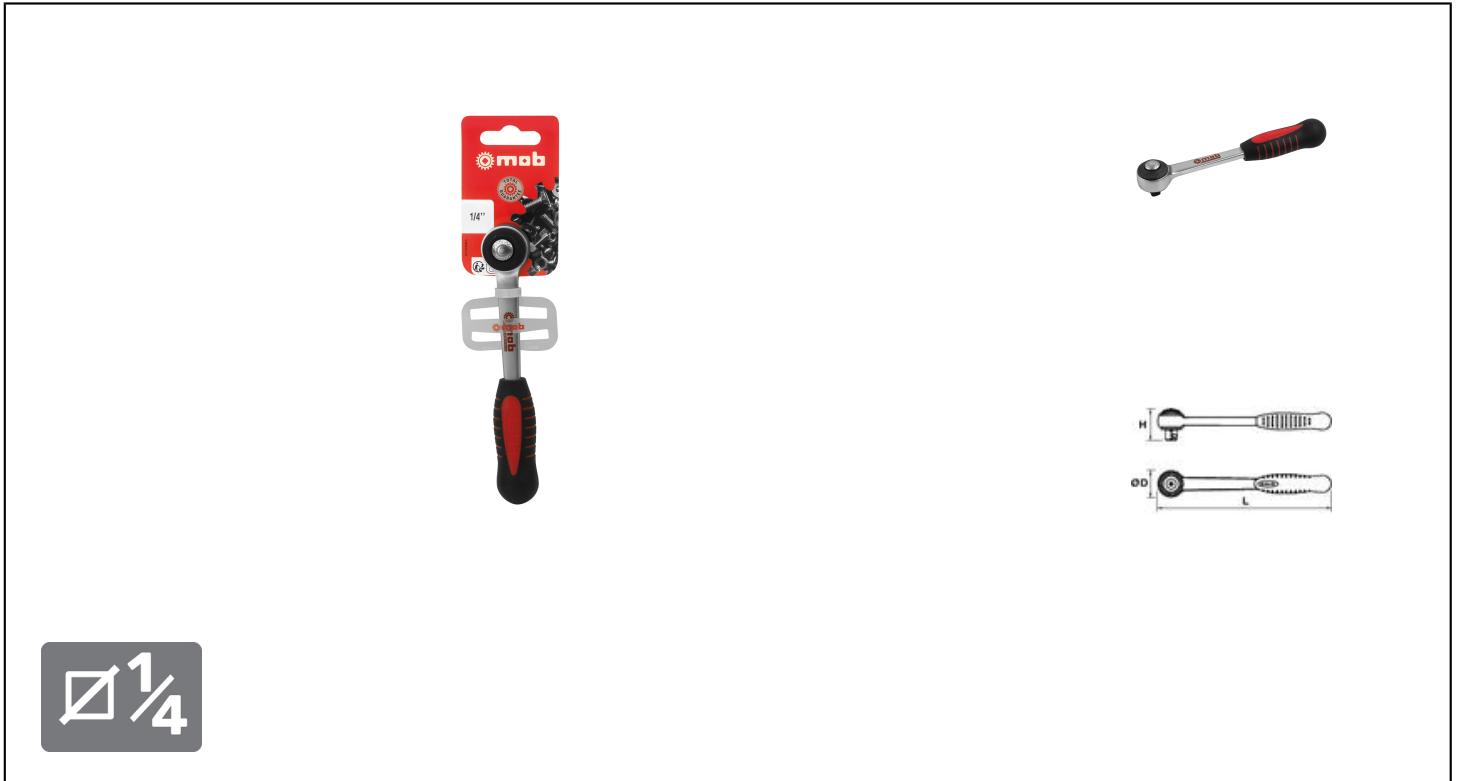

MICRO RATCHET 1/4" ON CARD Réf.: 9200721001

Characteristics

Micro ratchet. Performance: 72 teeth. ACCESSIBILITY: the 5° rotation angle (72 teeth ratchet) allows a very high second operation in narrow spaces. ERGONOMY: comfortable bi-material handle - poly-propylene for better resistance and elastomer for a good grip. Designed to work in all positions: Ratchet body-handle link designed to let the hand free during the grip. Practical: the ratchet heads are very compact to offer a maximum accessibility. Tightening in the opposite direction is easy to carry out with the thumb. WORK SECURITY: quick locking and unlocking of the sockets with a push button. No risk for sockets or accessories to get lost. Chrome-vanadium steel, best material for ratchets and sockets. Hardness 40 to 46 HRC: Long durability.