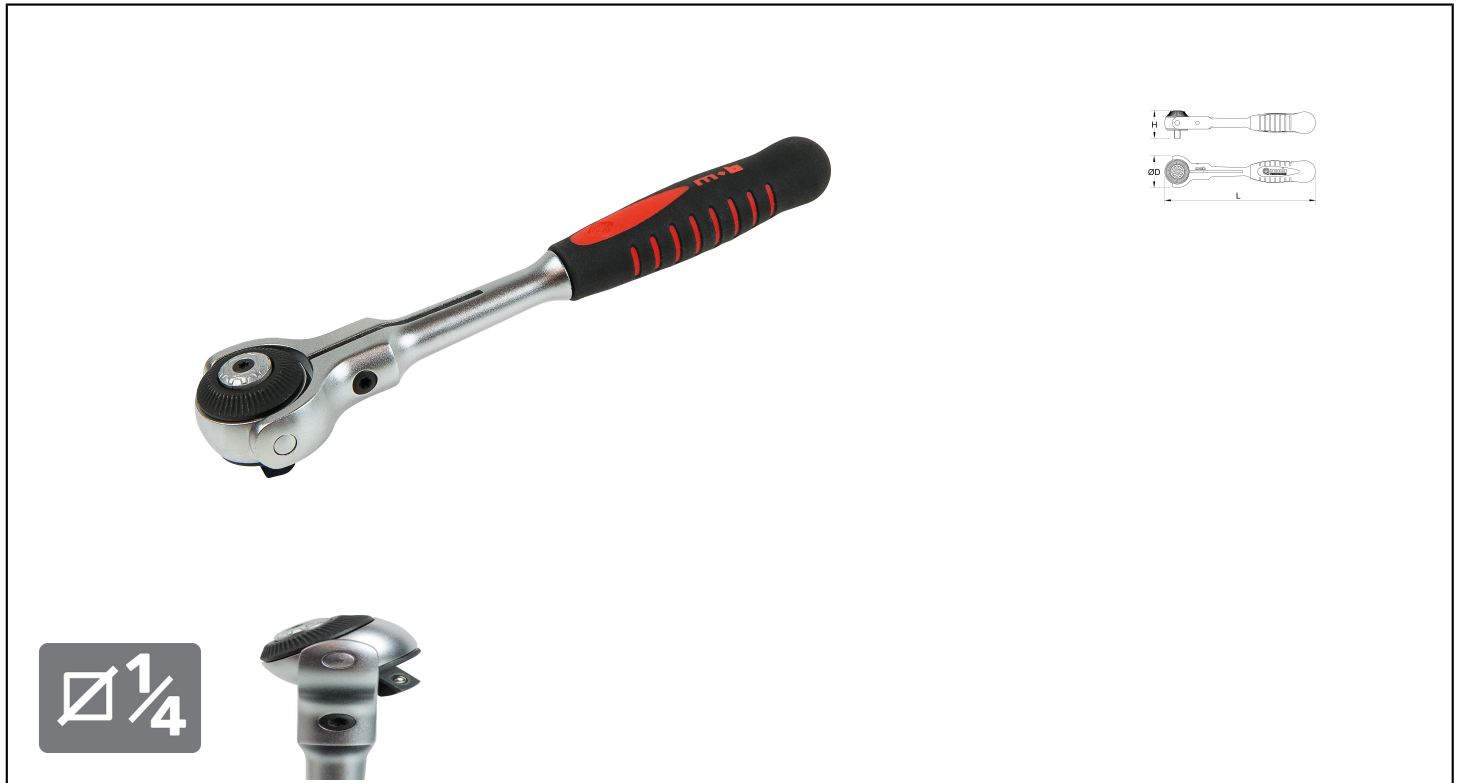

1/4" SWIVEL HEAD RATCHET Réf.: 920010001

Characteristics

THE SWIVEL HEAD IS FREELY ORIENTABLE: can be used as a classic screwdriver in 0° position/ useful in case of clearing/ can be used as a classic ratchet at 90°. ACCESSIBILITY: 100 teeth ratchet. 3.6° rotation angle. Work safety: quick locking and unlocking of the sockets with a push button, no risk for sockets or accessories to get lost. Ergonomy: tightening in the opposite direction is easy to carry out with the thumb. Characteristics: comfortable bi-material handle (studied for working in all positions): polypropylene for better resistance and elastomer for a good grip. Chrome-vanadium steel, best material for sockets and ratchets. Hardness: 40 to 46 HRC: Long durability.