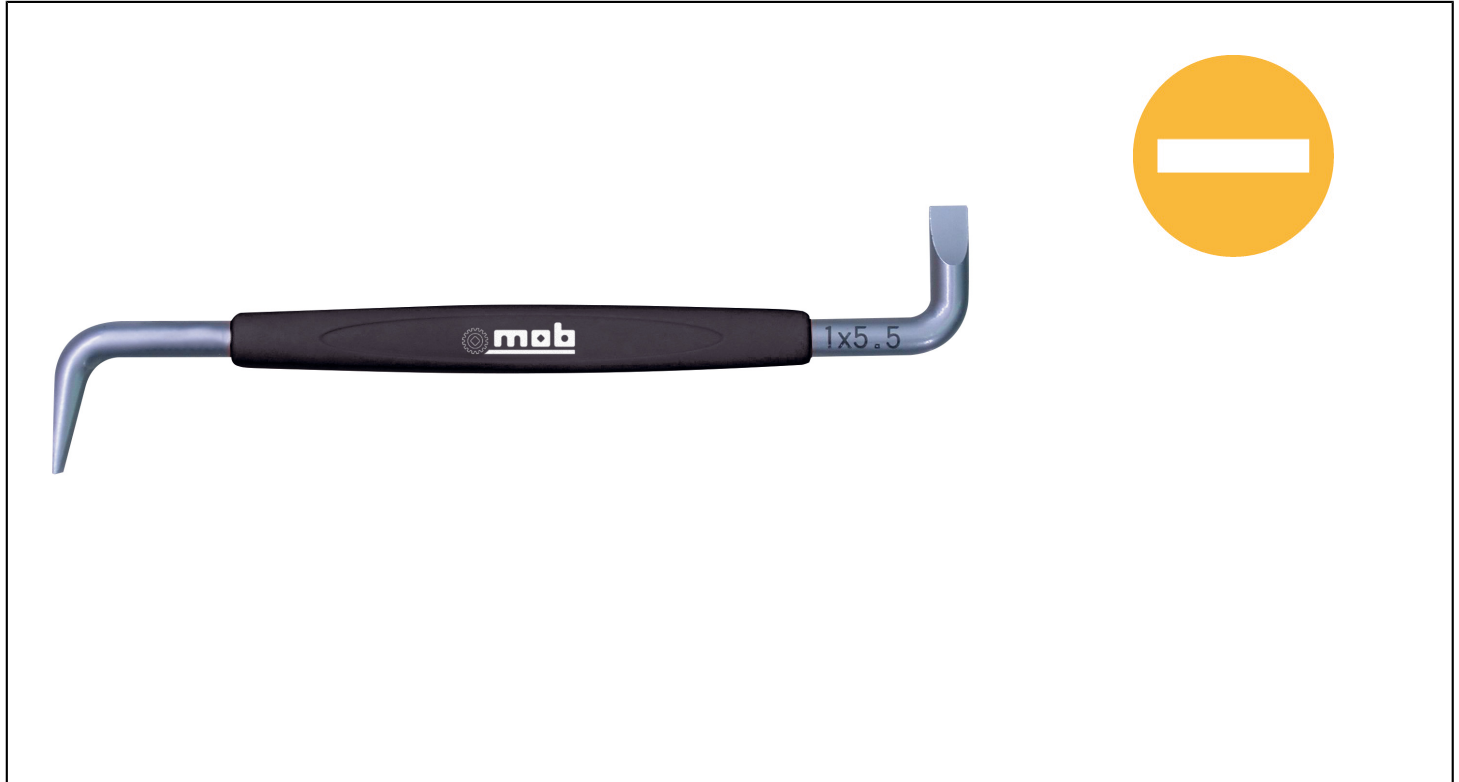

## OFFSET SCREWDRIVER Réf.: 9130050001

### Characteristics

Chrome-vanadium steel. Plastic sleeve.