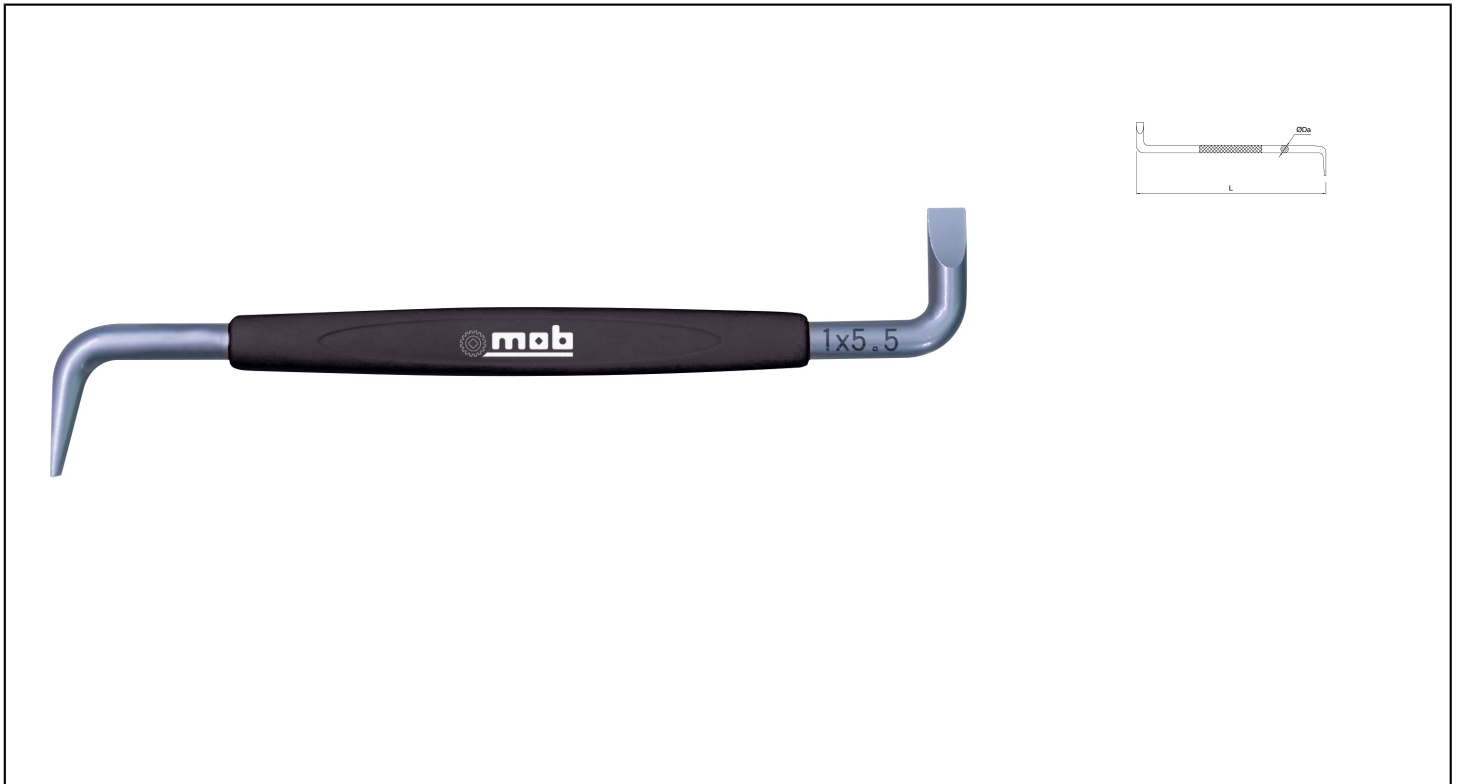

OFFSET SCREWDRIVER FOR SLOTTED SCREW Réf.: 9130050001

Characteristics

ISO 691-compliant impression.
 Chrome-plated blade.
 Plastic sleeve for better grip.
 Same dimensions on both sides.
 Heat treated from 51 to 56 HRC.