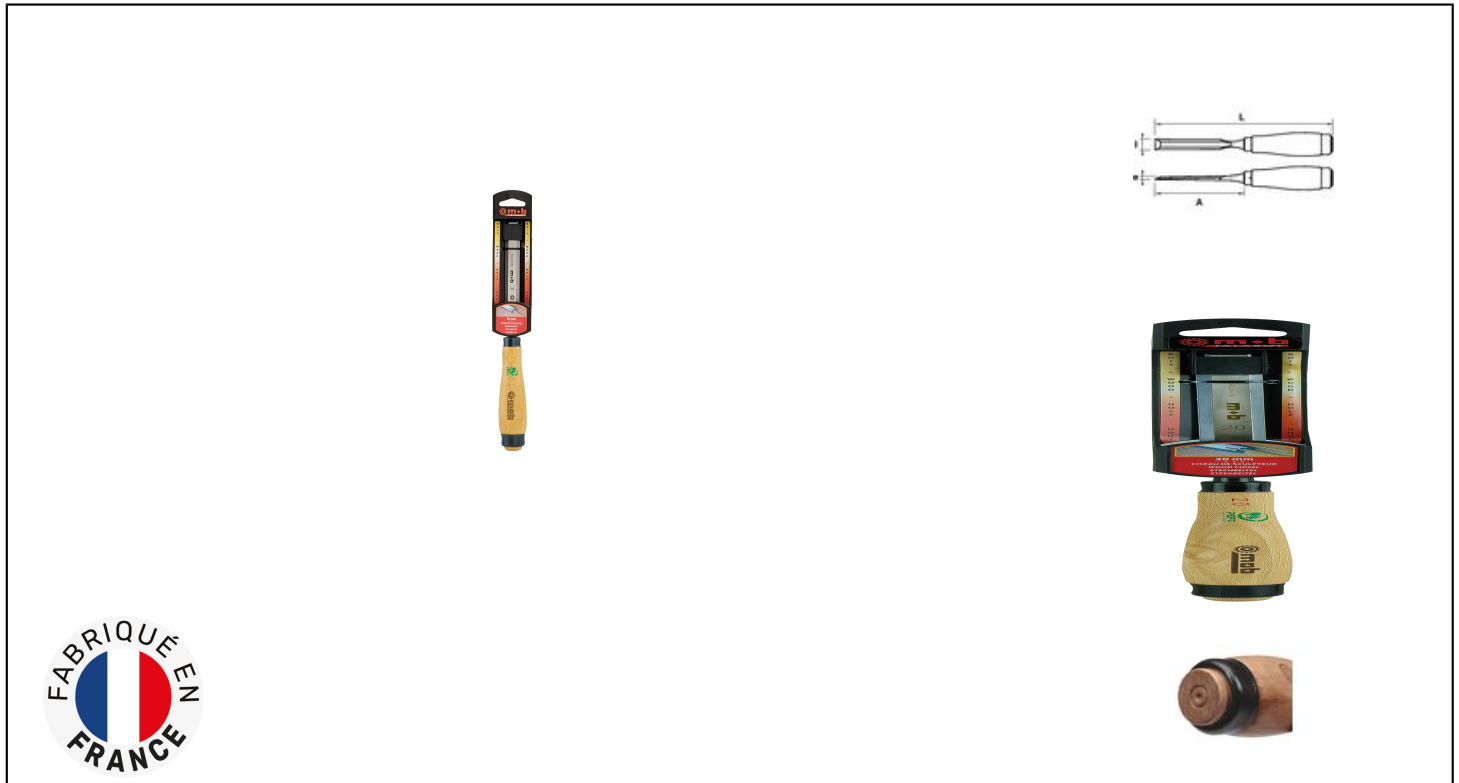

SCULPTOR'S CHISEL ON MAP Réf.: 7020041201

Caracteristics

Wooden handle. ERGONOMICS: high density wood: (600 kg / m³). ROBUSTNESS AND MAINTENANCE: precision striking thanks to a flat end. Reinforcement shell to avoid "mushrooming" and bursting of the wood. Shape that prevents the tool from rolling. The tang does not twist in the handle thanks to its angular section assembly. STRENGTH: forged blade made of high-carbon steel and chrome. Hardness 59-63 HRC. FINISHING AND MARKING: burnishing and protective varnish. Precise marking of dimensions for easy identification. PRECISION: fine machining "faces" for a cutting edge of great straightness aggressive and durable. Angle at 25 °.