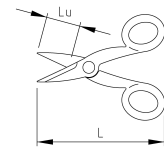

ELECTRICIAN'S SCISSORS WITH HOLDER - ON CARD

Réf.: **6217011001**

Characteristics

USE

- The electrician's scissor: compact, comfortable, sheathed right up to the joint

FEATURES

- Bi-material handle
- Sheathed joint
- Short 40 mm stainless steel blades
- Wire-cutting function
- Holder

Product data

L mm	Lu mm	 g	Garantie (nb d'année) / G	Ref.		Code EAN
140	40	150	E	6217011001	1	3303806000814

NOVALIA SAS 2 rue de Bergognon 42500 LE CHAMBON F.
FRANCE - www.novalia.pro

PEDDINGHAUS Handwerkzeuge In der Graslake 35
58332 Schwelm DEUTSCHLAND - www.peddinghaus.de