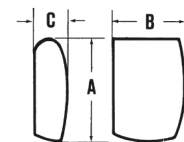

AMERICAN STYLE DOLLY Réf.: **0281000601**

Caracteristics

ADVANTAGES OF THE PRODUCT

Product highlights :

- Curved shovel with rim for better cleaning especially in trenches, pits, sewers...

Product data

A mm	B mm	C mm	 g	Garantie (nb d'année) / G	Ref.		Code EAN
82	60	34	1000	E	0281000601	1	3303800328037