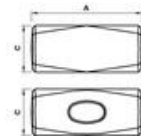

CLUB HAMMER BEVELLED EDGES TAPER HANDLING NERTECH Réf.: **0136110704**

Characteristics

Talabot range. For direct typing or the use of pins and scissors. Angles shot. C45E high carbon steel head, forged, tempered at the striking surfaces. Chamfered impact surface to avoid any risk of glare, and finely polished. Nertech tri-material reinforced fiberglass handle: unbreakable, with polypropylene over-injection for vibration damping and third injection in elastomer with anti-perspiration relief for the grip.

Product data

 g	A mm	C mm		G	Artikelnr.	Replacement handle		EAN Code
1000	100	40	285	G30	0136110704	6956	1	3303800004245
1250	110	43	285	G30	0136130704	6956	1	3303800004252
1500	120	45	285	G30	0136160704	6956	1	3303800004269