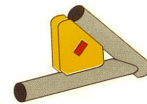

### Characteristics

Switchable magnetic angle square. Can be used to hold metal, iron and steel parts. Exact positioning of flat or round parts thanks to its U-shape. With switchable magnetism - 90° and 45°. On/Off switch. Easy to clean.